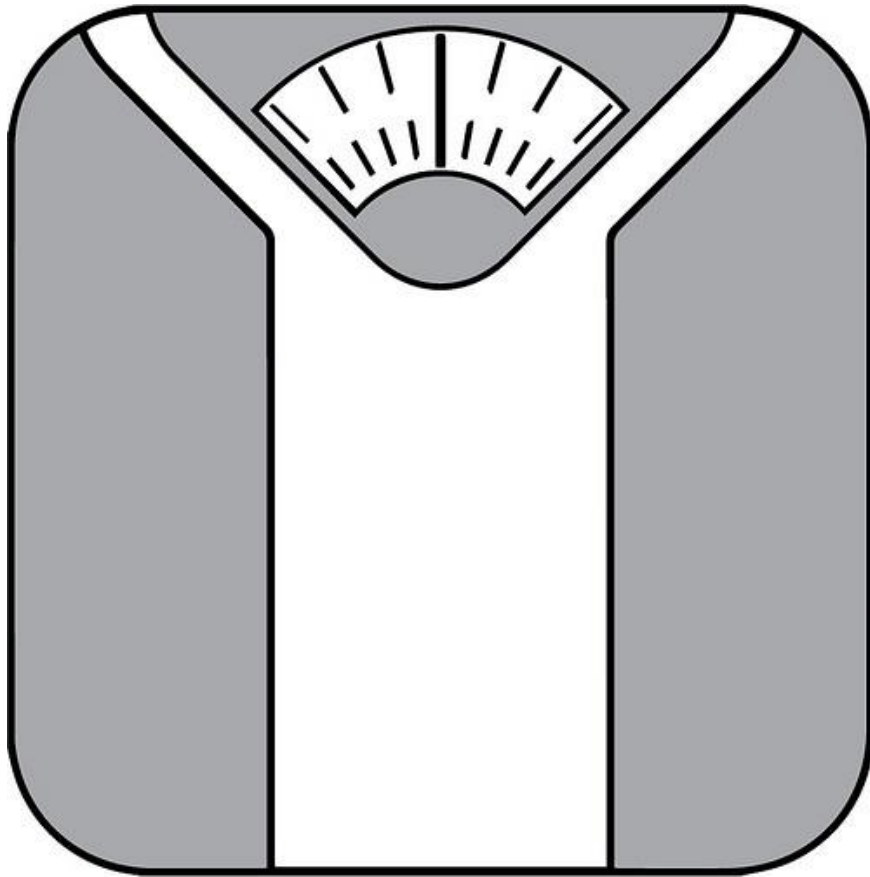

# Mass

Mass is measured in:

gram - g

kilogram - kg

1 kilogram = 1000 g

2kg weights

1kg flour

500g rice

Mass is measured with a:

Bathroom scale

Kitchen scale