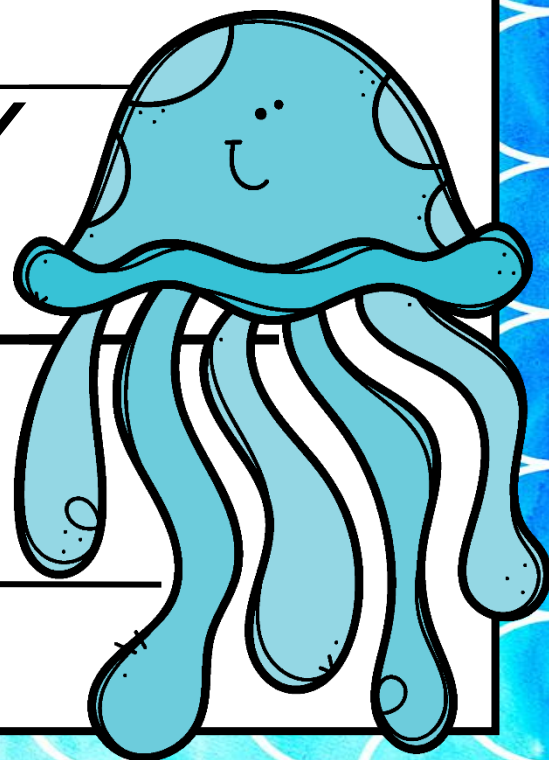

c b

d D

n N

n N

k k

l l

This handwriting practice sheet is set against a blue background with a white circular pattern. It features a white rectangular area with three horizontal lines: a top line, a middle line, and a bottom line. The letter 'm' is written twice in a cursive style. The first 'm' is smaller and fits between the middle and bottom lines. The second 'm' is larger and spans from the top line to the bottom line. In the bottom right corner of the white area, there is a colorful illustration of a pink caterpillar with black outlines and small black spots on its body.

This handwriting practice sheet is set against a blue background with a white circular pattern. It features a white rectangular area with three horizontal lines: a top line, a middle line, and a bottom line. The letter 'm' is written twice in a cursive style. The first 'm' is smaller and fits between the middle and bottom lines. The second 'm' is larger and spans from the top line to the bottom line. In the bottom right corner of the white area, there is a colorful illustration of a clownfish with orange and white stripes and black outlines.