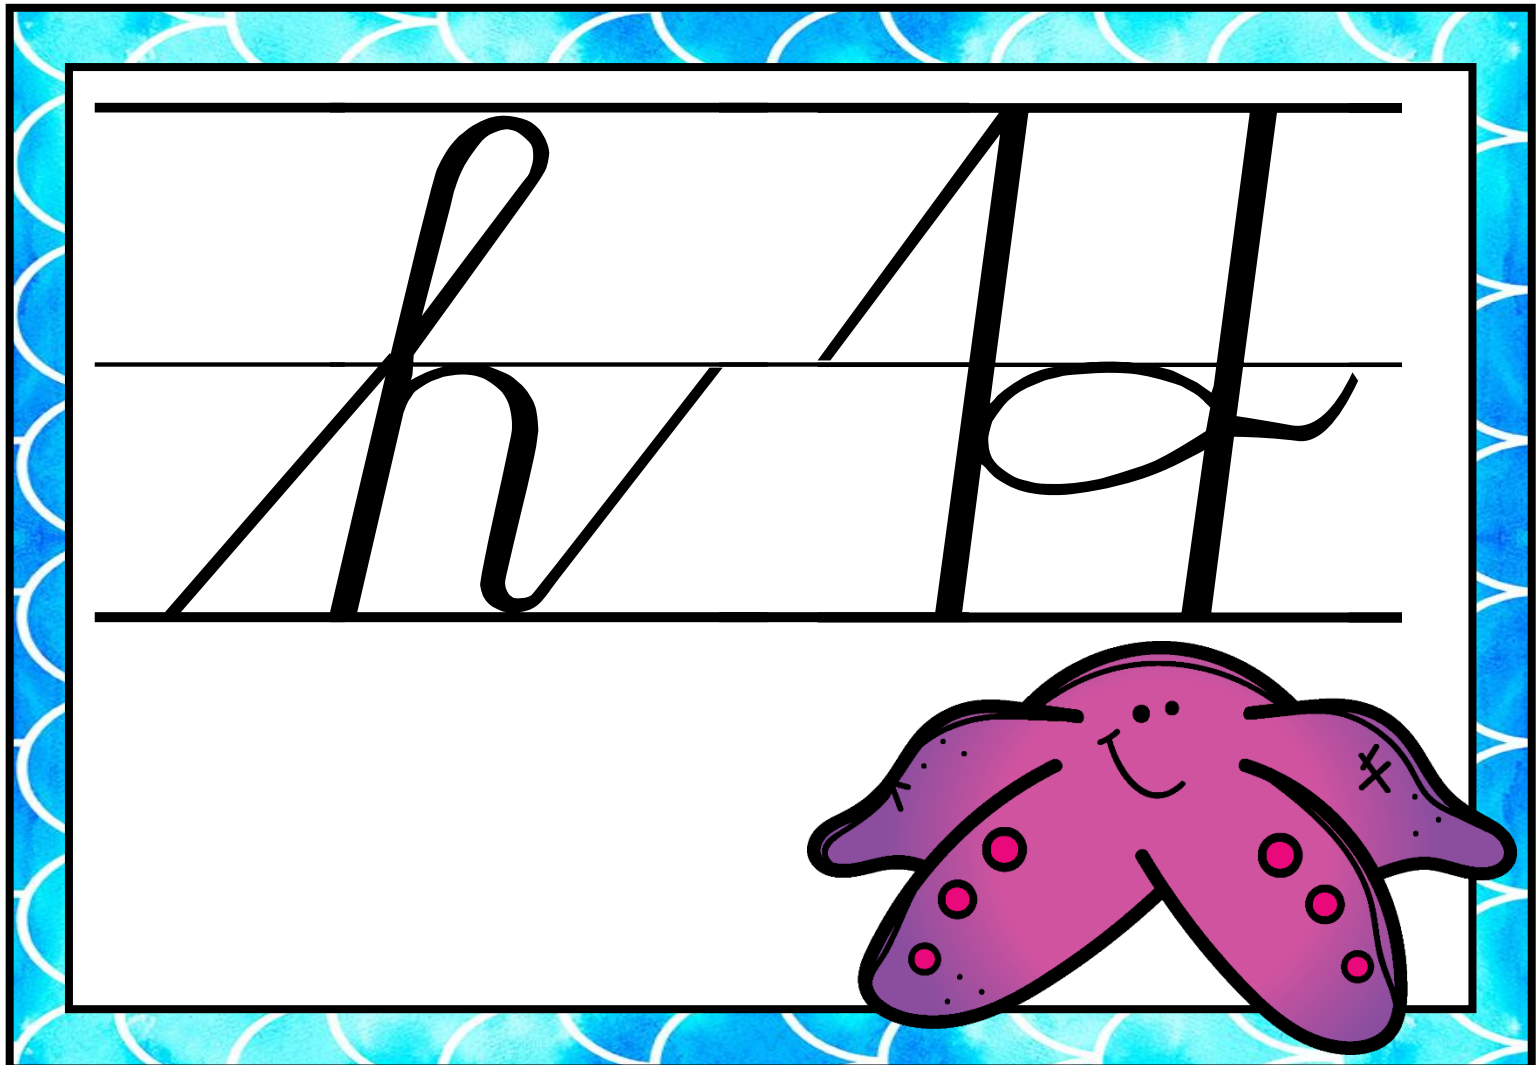

c b

d D

n N

n N

k k

l l

This handwriting practice sheet is set against a blue background with a white circular pattern. It features a white rectangular area with three horizontal lines: a top line, a middle line, and a bottom line. The letter 'm' is written twice in a cursive style. The first 'm' is smaller and fits between the middle and bottom lines. The second 'm' is larger and spans from the top line to the bottom line. In the bottom right corner of the white area, there is a colorful illustration of a pink caterpillar with black outlines and small black spots on its body.

This handwriting practice sheet is set against a blue background with a white circular pattern. It features a white rectangular area with three horizontal lines: a top line, a middle line, and a bottom line. The letter 'm' is written twice in a cursive style. The first 'm' is smaller and fits between the middle and bottom lines. The second 'm' is larger and spans from the top line to the bottom line. In the bottom right corner of the white area, there is a colorful illustration of a clownfish with orange and white stripes and black outlines.