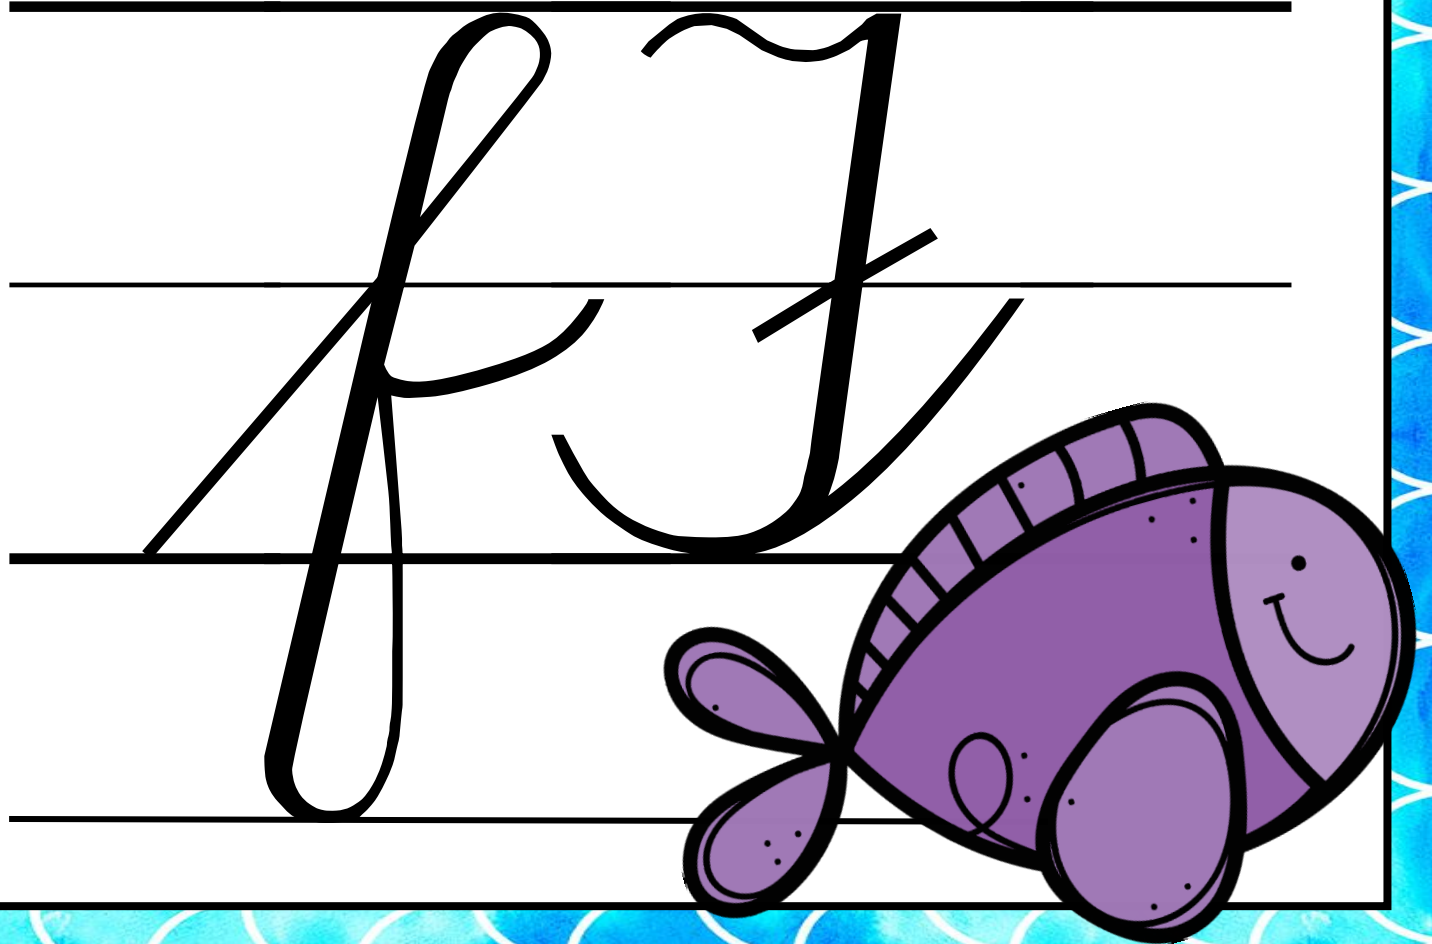

c b

d D

n N

n N

k k

l l

This handwriting practice sheet is set against a blue background with a white circular pattern. It features a white rectangular area with three horizontal lines: a top line, a middle line, and a bottom line. The letter 'm' is written twice in a cursive style. The first 'm' is smaller and fits between the middle and bottom lines. The second 'm' is larger and spans from the top line to the bottom line. In the bottom right corner of the white area, there is a colorful illustration of a pink caterpillar with black outlines and small black spots on its body.

This handwriting practice sheet is set against a blue background with a white circular pattern. It features a white rectangular area with three horizontal lines: a top line, a middle line, and a bottom line. The letter 'm' is written twice in a cursive style. The first 'm' is smaller and fits between the middle and bottom lines. The second 'm' is larger and spans from the top line to the bottom line. In the bottom right corner of the white area, there is a colorful illustration of a clownfish with orange and white stripes and black outlines.