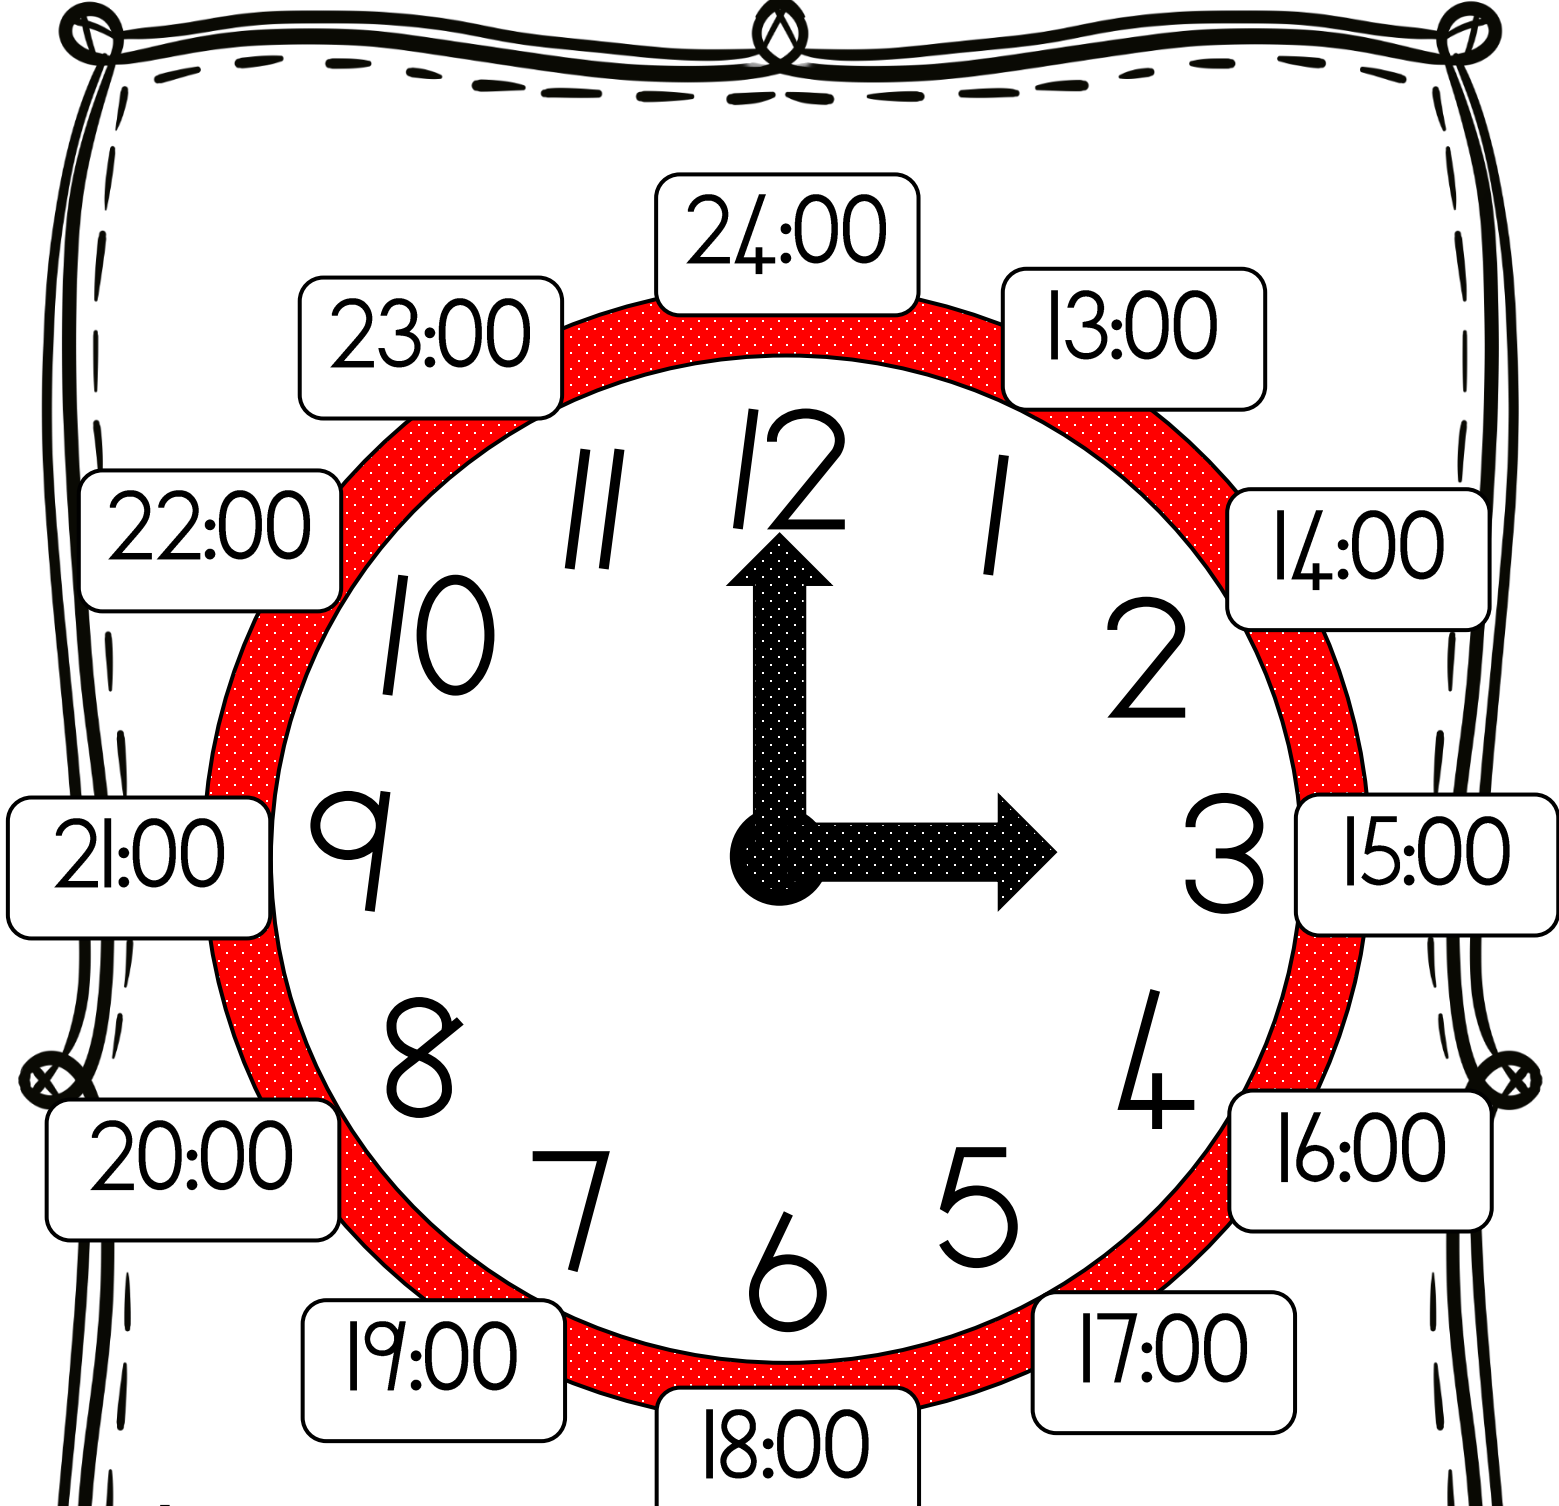

hours                      minutes

3:00

hours

minutes

15:00

# AM and PM

PM

1:00 - 22:00

AM

12:00 - 24:00