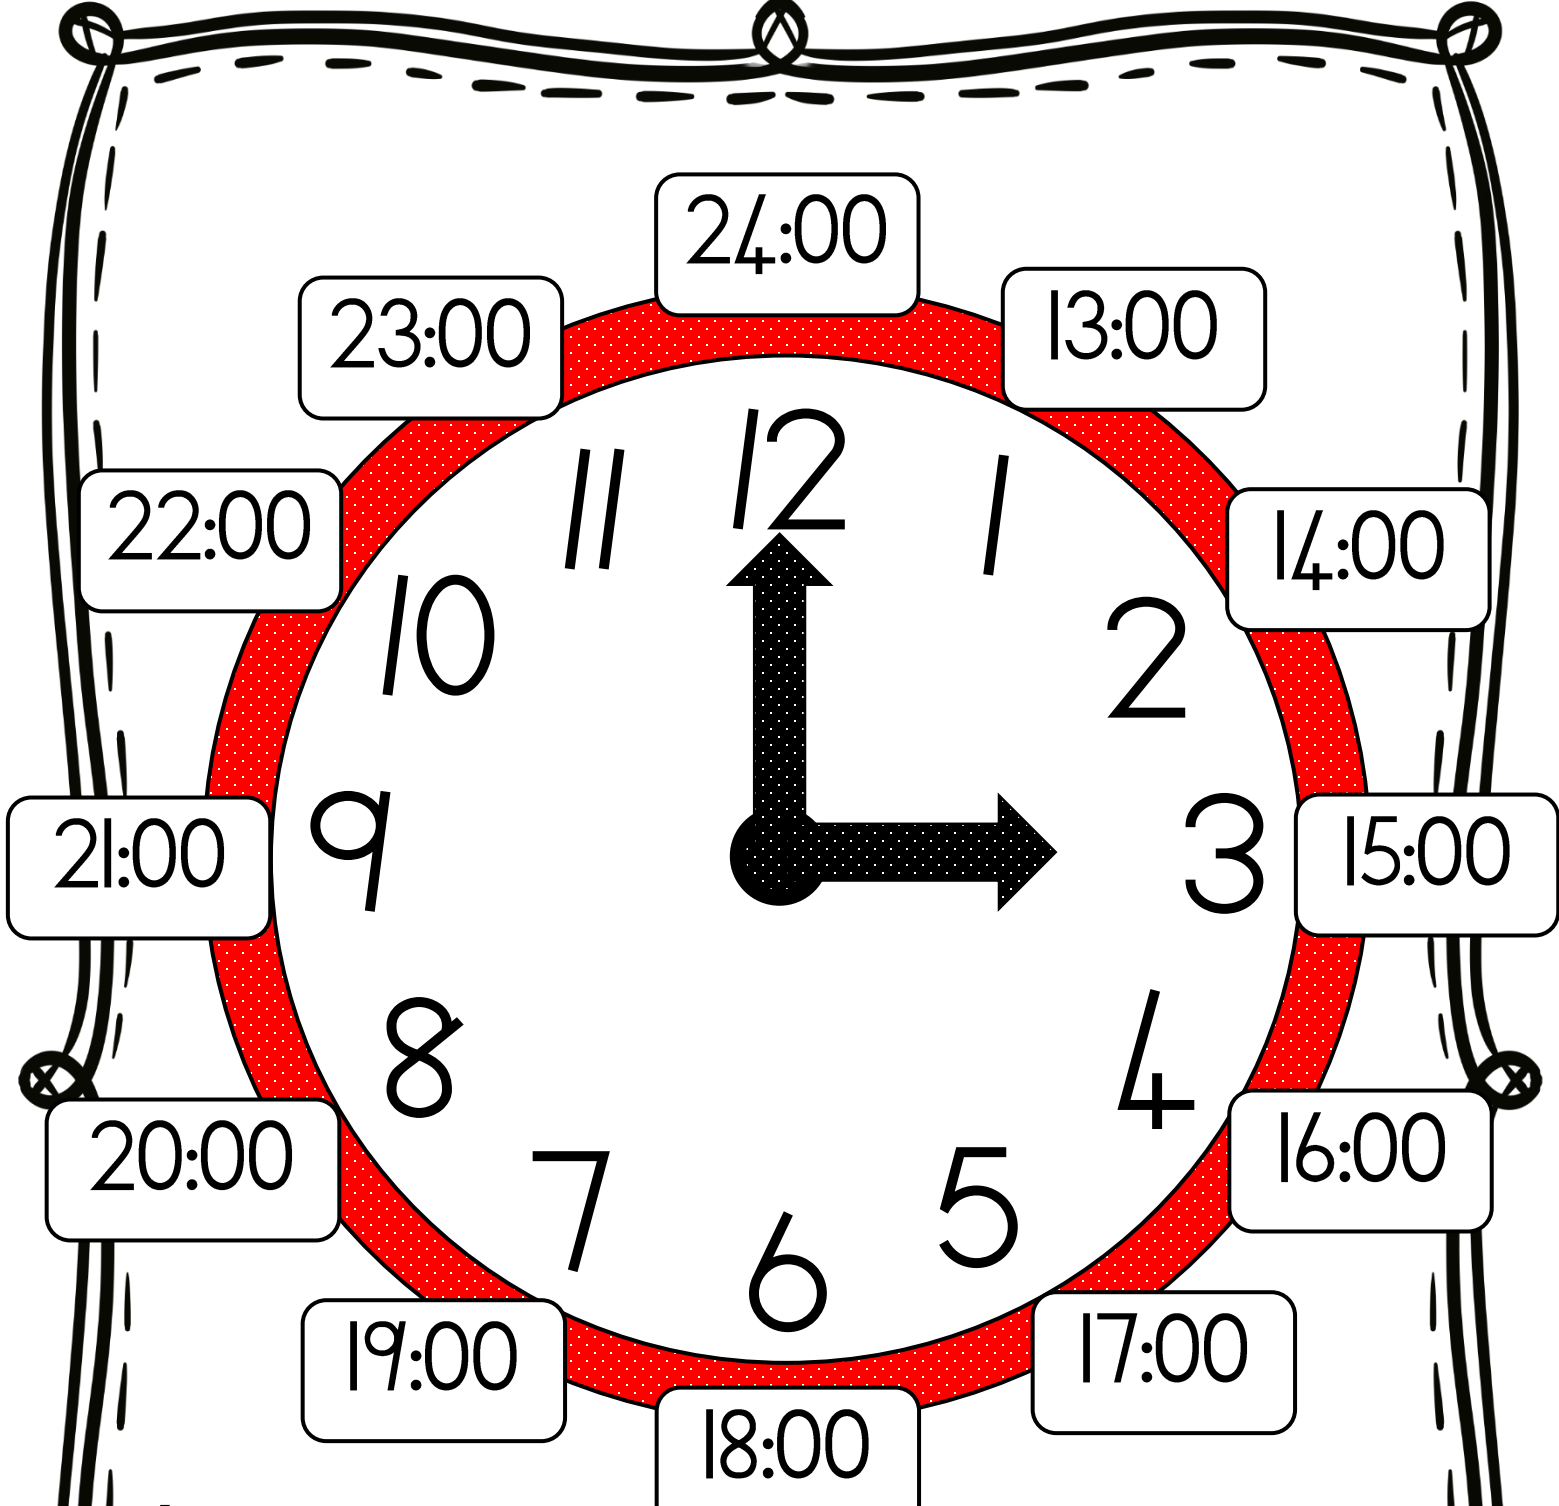

hours                      minutes

3:00

hours                      minutes

15:00

# AM and PM

PM

01:00 - 12:00

AM

12:00 - 24:00